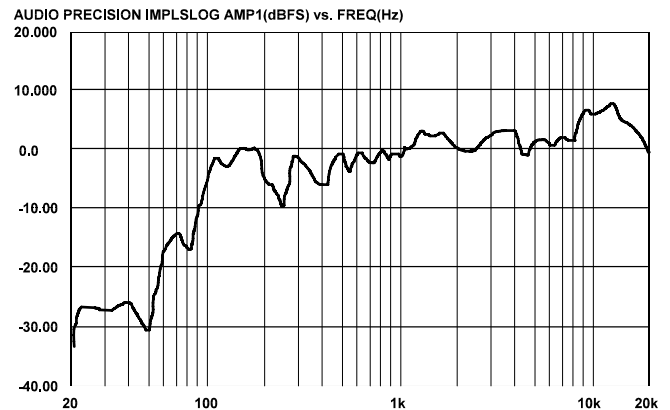

BOGEN®

Technical Specifications

FG-15(W/B)

Power (RMS):	15 watts
Frequency Range:	100Hz to 20kHz
SPL (1W, 1M):	86dB
Input:	8-ohms and 70V
Taps:	1, 2, 4, 7.5, 15 watts/switch selected
Connections:	Screw terminals
Dimensions:	7.25" x 4.6" x 4.9"
Weight:	3 lbs. 10 oz.
Typical Applications:	Background music/paging in offices, waiting rooms, small restaurants

FG-20S

Power (RMS):	20 watts
Frequency Range:	80Hz to 20kHz
SPL (1W, 1M):	84dB
Input:	8-ohms and 70V
Taps:	5, 10, 15, 20 watts/switch selected
Connections:	Color-coded push terminals, stainless steel contacts
Dimensions:	9.15" x 6.25" x 7.0"
Compliance:	Spashproof to IEC529 IPX5 standard
Weight:	5 lbs. 8 oz.
Typical Applications:	BGM/FGM/Paging in outdoor waiting areas; restaurant/lounge use