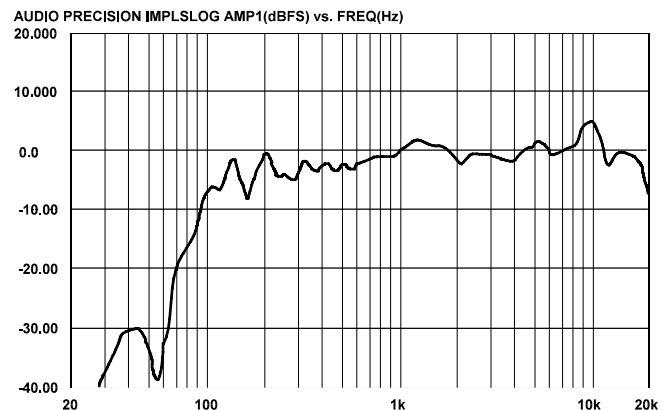

FG-30

Power (RMS):	30 watts
Frequency Range:	80Hz to 20kHz
SPL (1W, 1M):	86dB
Input:	8-ohms and 70V
Taps:	10, 15, 20, 30 watts/switch selected
Connections:	Color-coded push terminals
Dimensions:	9.0" x 5.9" x 5.5"
Weight:	5 lbs. 8 oz.
Typical Applications:	BGM/FGM/Paging in restaurants, stores, lounges, conference/multi-media rooms, transportation terminals