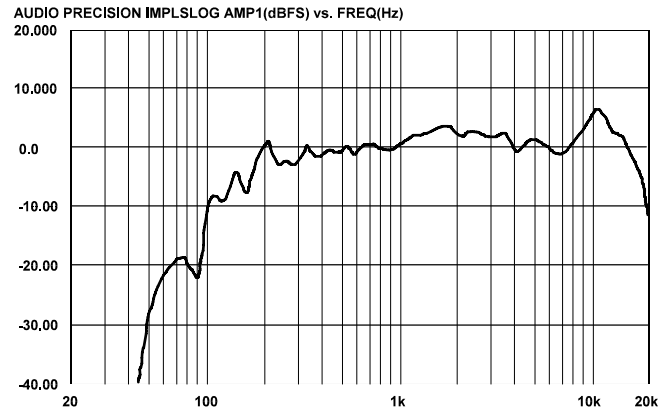

FG-20S

Power (RMS):	20 watts
Frequency Range:	80Hz to 20kHz
SPL (1W, 1M):	84dB
Input:	8-ohms and 70V
Taps:	5, 10, 15, 20 watts/switch selected
Connections:	Color-coded push terminals, stainless steel contacts
Dimensions:	9.15" x 6.25" x 7.0"
Compliance:	Spashproof to IEC529 IPX5 standard
Weight:	5 lbs. 8 oz.
Typical Applications:	BGM/FGM/Paging in outdoor waiting areas; restaurant/lounge use