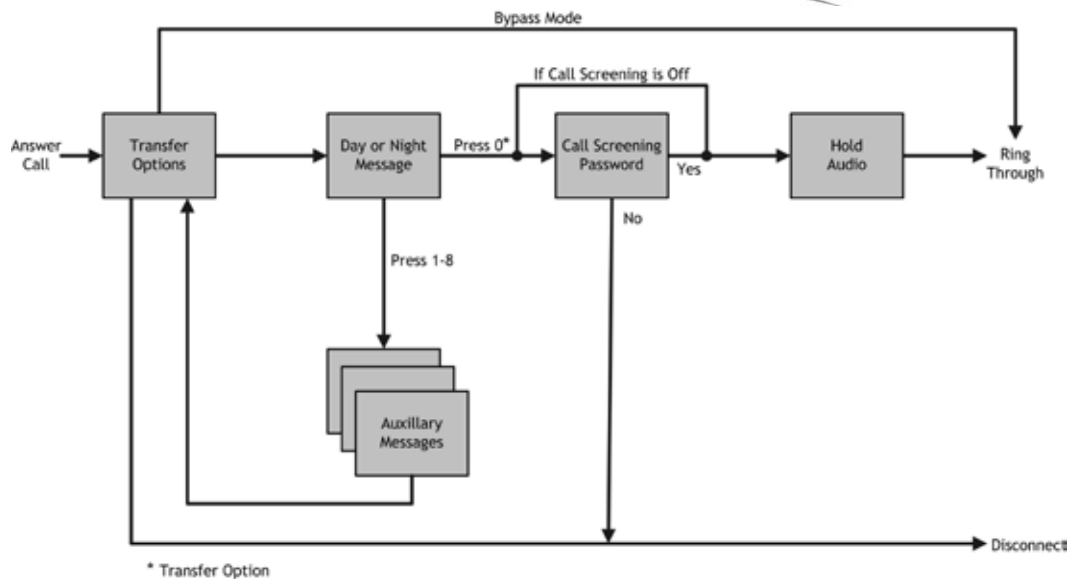

Specifications

Technical

Encoding ..... μ Law
Frequency Response ... 300Hz to 3.5KHz
Sample Rate 64Kbps
Signal-to-Noise ..... >50dB
Memory Type ..... High-density FLASH
Memory Capacity ..... 8 minutes
Message Capacity ..... 11 variable-length
Number of lines 2
Message Loading ..... Local or remote telephone

Message Playback ..... Triggered on pre-set amount of rings
Ringer Output ..... 60 Volts (RMS), 20Hz
Required Line ..... Balanced line tip & ring, 90 volt ring, loop start
Power ..... 12VAC @ 850mA
Audio Output ..... Telco jack (RJ-11)
Size ..... 1.80" x 8.30" x 9.00" (H x W x D)
Color ..... Black
Shipping Weight ..... 3 pounds

Message Flow

Back View