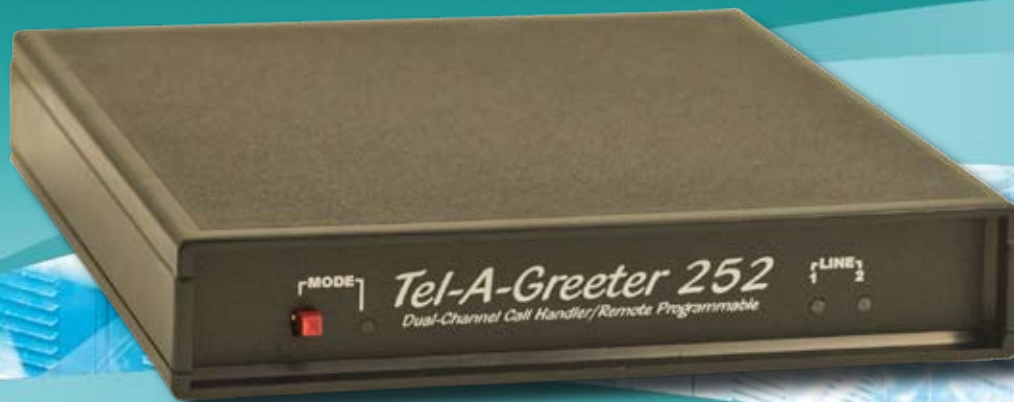

TEL-A-Greeter™ 252

Call Screening • After Hours Answering • Movie & Attraction Times

Nel-Tech Labs Digital Messaging System

The Tel-A-Greeter™ 252 are advanced-technology digital call screening and messaging systems designed to answer calls with an informative greeting, then let callers ring through for live pickup, select other pre-recorded messages or hang-up. Available in two models the Tel-A-Greeter 251 is a single-line unit capable of handling a single incoming call while the 252 is a two-line unit capable of handling two calls simultaneously.

The Tel-A-Greeter 251 and 252 both have a Call-Screening option that allows callers to bypass the greeting message and ring through

if they have the correct password. This option could be used in applications where a business is closed but callers with the correct password would be able to ring-through to talk to after hour employees.

The Tel-A-Greeter features include:

- Plays MOH message while transferring call
- Separate day, night, and private messages
- Store up to 8 informational messages
- Local and remote programming capability
- Password security
- Flash memory
- 5-year parts and labor warranty
- Manufactured in the USA

Each Tel-A-Greeter is built to exacting quality standards using state-of-the-art SMT (surface mount) assembly for outstanding reliability and years of dependable service.

Specifications

Technical

Encoding μ Law
Frequency Response ... 300Hz to 3.5KHz
Sample Rate 64Kbps
Signal-to-Noise >50dB
Memory Type High-density FLASH
Memory Capacity 8 minutes
Message Capacity 11 variable-length
Number of lines 2
Message Loading Local or remote telephone