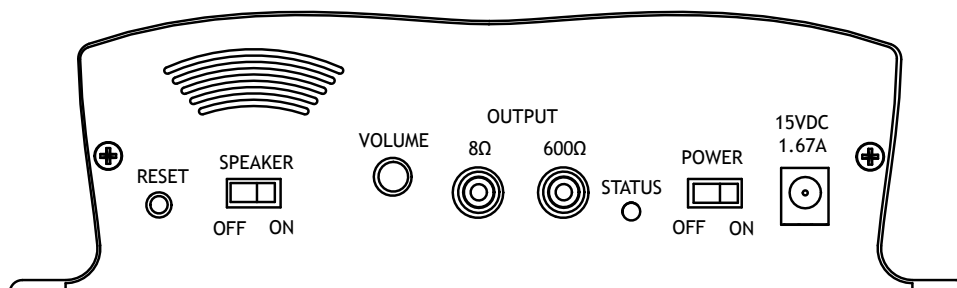

Specifications

Technical

Decoding	MPEG (.mp3)	Message Playback	Continuous or shuffle (optional)
Frequency Response ...	20Hz to 20KHz	Power Supply	15VDC @ 1.67A
Bit Rate	Up to 128Kbps	Audio Output	Mono RCA jack
Sample Rate	Up to 44KHz		Adjustable volume control
Memory Type	High-density FLASH	Impedance	6V p-p @ 8Ω or 3V p-p @ 600Ω
Memory Capacity	16MB	Size	2.25" x 7.50" x 8.75" (H x W x D)
Message Capacity	Up to 500 files	Color	Black
Message Loading	CD using built-in CD-ROM	Shipping Weight	5 pounds

Memory Tables

The bit-rate of your MP3 files will determine memory capacity.

Bit-rate	Quality	Message Time (16MB)
32Kbps	Analog Telephone	64 Minutes
64Kbps	↓	32 Minutes
128Kbps	CD	16 Minutes

Back View

Nel-Tech Labs, Inc.

4 Ash Street Extension • Derry, NH 03038

800.344.4685 • 603.425.1096

www.nel-techlabs.com • sales@nel-techlabs.com