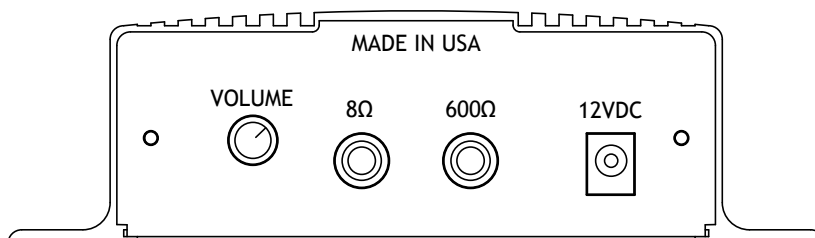

Specifications

Technical

Decoding ..... MPEG (.mp3)
Frequency Response ... 20Hz to 20KHz
Bit Rate ..... Up to 320Kbps
Sample Rate ..... Up to 48KHz
Memory Type ..... Internal NAND Flash
Memory Capacity 2GB
Message Capacity ..... Up to 1024 messages
Message Loading ..... USB to Internal Memory

Message Playback ..... Continuous
Power ..... 12VDC @ 500mA
Audio Output ..... Mono RCA jack
Adjustable volume control
Impedance ..... 6V p-p @ 8 Ω or 3V p-p @ 600 Ω
Size ..... 6.00" x 6.00" x 1.50" (H x W x D)
Color ..... Black
Shipping Weight ..... 3 pounds

Memory Tables

The bit-rate of your MP3 file will determine memory capacity.

2GB Internal Memory Capacity Table		
Bit-rate	Quality	Message Time
32Kbps	Analog Telephone	132 Hours
64Kbps	↓	66 Hours
128Kbps	CD	32 Hours

Back View

Nel-Tech Labs, Inc.

4 Ash Street Extension • Derry, NH 03038

800.344.4685 • 603.425.1096

www.nel-techlabs.com • sales@nel-techlabs.com