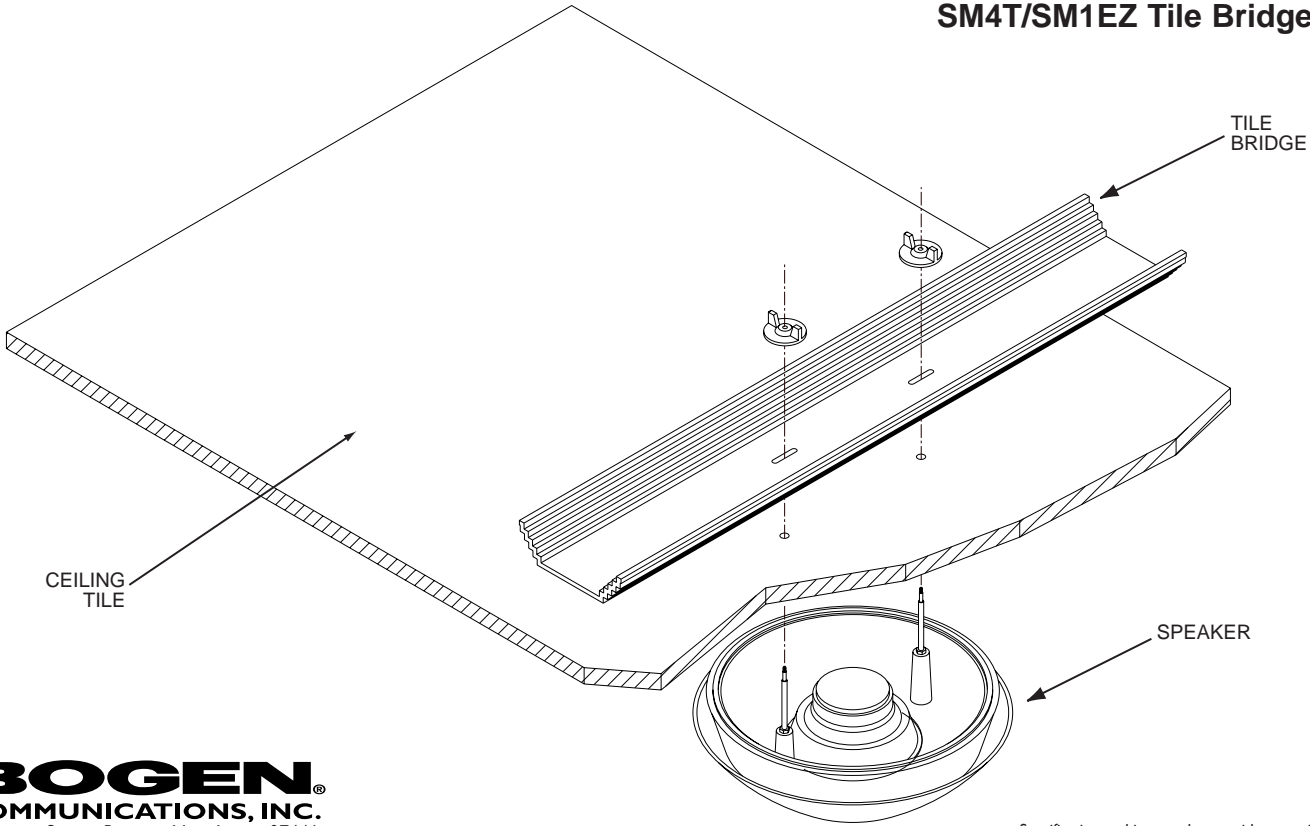

Model: SMTB

SM4T/SM1EZ Tile Bridge

BOGEN[®]
COMMUNICATIONS, INC.
50 Spring Street, Ramsey, New Jersey 07446
Tel. 201-934-8500, Fax: 201-934-9832
Web Site: www.bogen.com

Specifications subject to change without notice.
© 2000 Bogen Communications, Inc.
Part No. 54-5078-01R2 Printed in Korea 0002