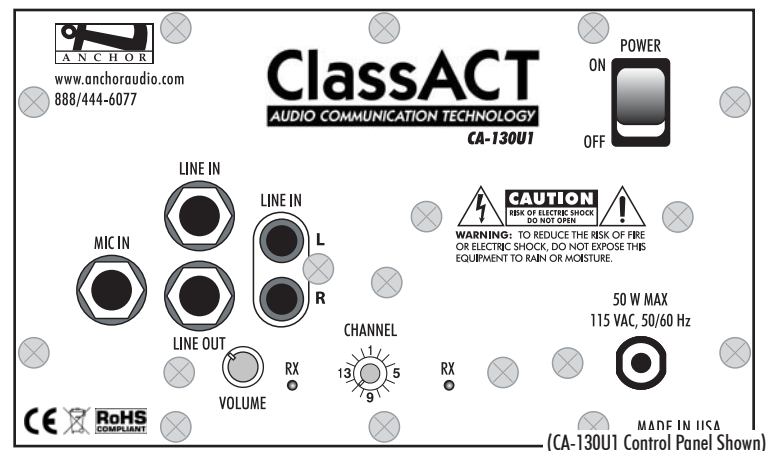

UNIT CAN BE MOUNTED ON A WALL, CEILING OR
SPEAKER STAND

DURABLE INJECTION-MOLDED POLYPROPYLENE CASE

LIGHTWEIGHT WEIGHS JUST 8.5 POUNDS

MADE IN THE USA!

CLASSACT ACCESSORIES

REMOTE-130 Infrared remote control

SB-1 Stand mount*

SB-3 Ceiling mount bracket*

SB-360 360° swivel wall bracket*

* Available w/ black or white finish

UHF WIRELESS:

WH-6000 Wireless Handheld Microphone/Transmitter

WB-6000 Wireless Body-Pack Transmitter w/o Microphone. Mic Options Include:
Over-the-Ear/EM-60T, Lapel/LM-60,
Collar/CM-60, Headband/HBM-60